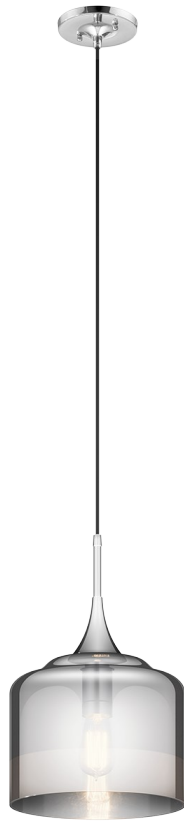

**Tabot Collection**  
**Tabot 1 Light Pendant CH**  
 43354CH (Chrome)

Project Name: \_\_\_\_\_  
 Location: \_\_\_\_\_  
 Type: \_\_\_\_\_  
 Qty: \_\_\_\_\_  
 Comments: \_\_\_\_\_

**Ordering Information**

Product ID	43354CH
Finish	Chrome
Collection	Tabot Collection

**Dimensions**

Base Backplate	5.00 DIA
Weight	4.73 LBS

**Specifications**

Material	Glass
Diffuser Description	Smoke With Chrome Edge

**Electrical**

Voltage	120V
---------	------

**Qualifications**

Safety Rated	Dry
Warranty	www.kichler.com/warranty

**Primary Lamping**

Light Source	Incandescent
Lamp Included	Not Included
# of Bulbs/LED Modules	1
Socket Wire	105
Socket Type	Medium
Lamp Type	A19

**Dimensions**

Height	16.75"
Overall Height	115.00"
Width	10.50"

**Alternate Lamps**

Lamp Included	Bulb Listing	Light Source	Max Wattage/Range	Bulb Product ID	Dimming
No	Alternate	INCA	100W		
No	Hybrid	CFL	23-30W		