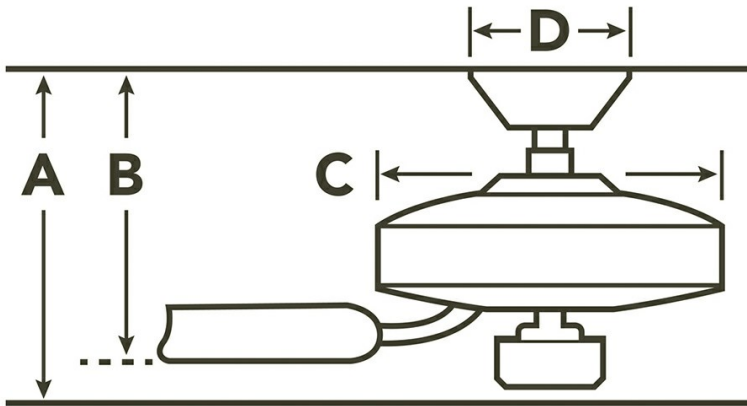

Specifications

Number of Blades	5
Blades Included	Yes
Blade Pitch	14 Degrees
Blade Sweep	52"
Blades Reversible	Yes
Blade Material	WOOD
Optional Blades Available	No
Downrod 1	1.00 OD X 4.00
Primary Control System	3 Speed Wall Control Limited Function
Remote Included	No
Wall Control Included	Yes
Low Ceiling Adaptable	No
Lead Wire Length	78.00"
Motor Size	172MM X 20MM
Motor Type	AC INDUCTION

Dimensions

Downrod	A	B	C	D
1.00 OD X 4.00	14.25	10.25	7.50	6.00

Downlight

Downlight Included	Yes
Light Source	LED
Downlight Bulb Included	Integrated
Downlight Bulb Type	LED
# of Bulbs/LED Modules	1
Watts	72/12
Initial Lumens	1600
Glass Description	Etched Cased Opal
Optional Light Kit Available	No
Color Rendering Index	80